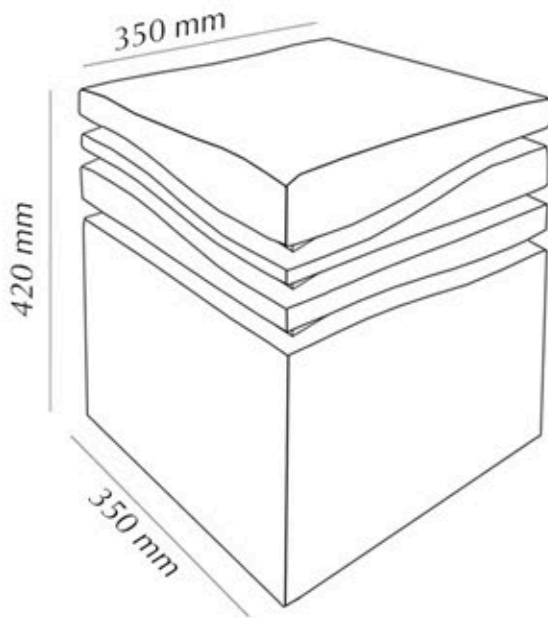

MINI-WAVE STOOL DIMENSIONS

420x350x350 mm, 16x13.3/8x13.3/8 inch.

"Mini-Wave" Stool.

Natural cork with oil finishing for indoor only.

Dark cork with oil finishing, indoor/outdoor.

Stained cork with indoor/outdoor matte varnish.

Painted, indoor/outdoor matte or glossy varnish.

MINI-WAVE TABLE DIMENSIONS

400x330x330 mm, 15.3/4x13x13 inch.

"Mini-Wave" Table.

Natural cork with oil finishing for indoor only.

Dark cork with oil finishing, indoor/outdoor.

Stained cork with outdoor/indoor matte varnish.

Painted, indoor/outdoor matte or glossy varnish.

MINI-WAVE BENCHES DIMENSIONS

Size A: 1250x410x300 mm, 50x16x12 inch.

Natural cork with oil finishing, indoor only.

Painted, indoor/outdoor, matte or gloss finishing.

Size C: 1800x420x300 mm, 74x16.1/2x12 inch.

Natural cork with oil finishing, indoor only.

Dark cork with oil finishing, indoor/outdoor.

Painted, indoor/outdoor, matte or gloss finishing.