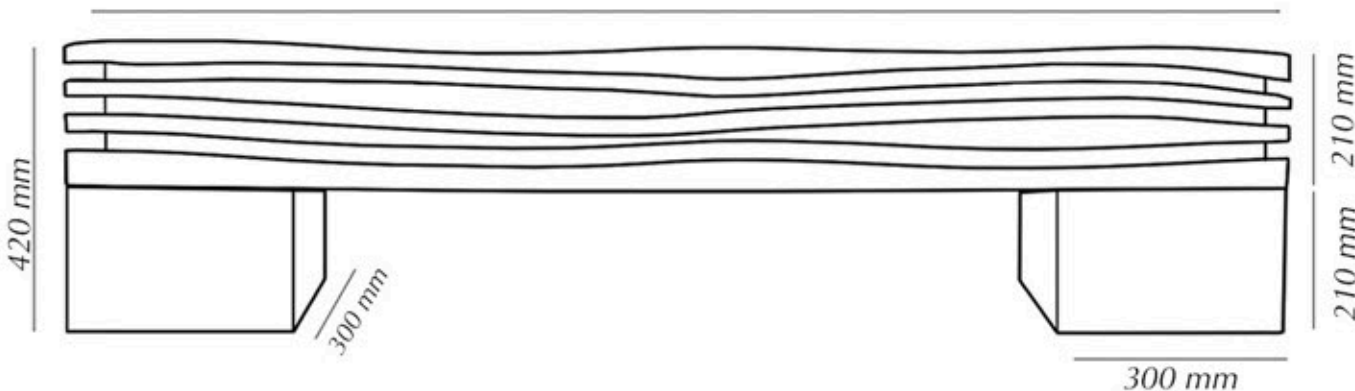

"Mini-Wave" Bench.

1250 mm