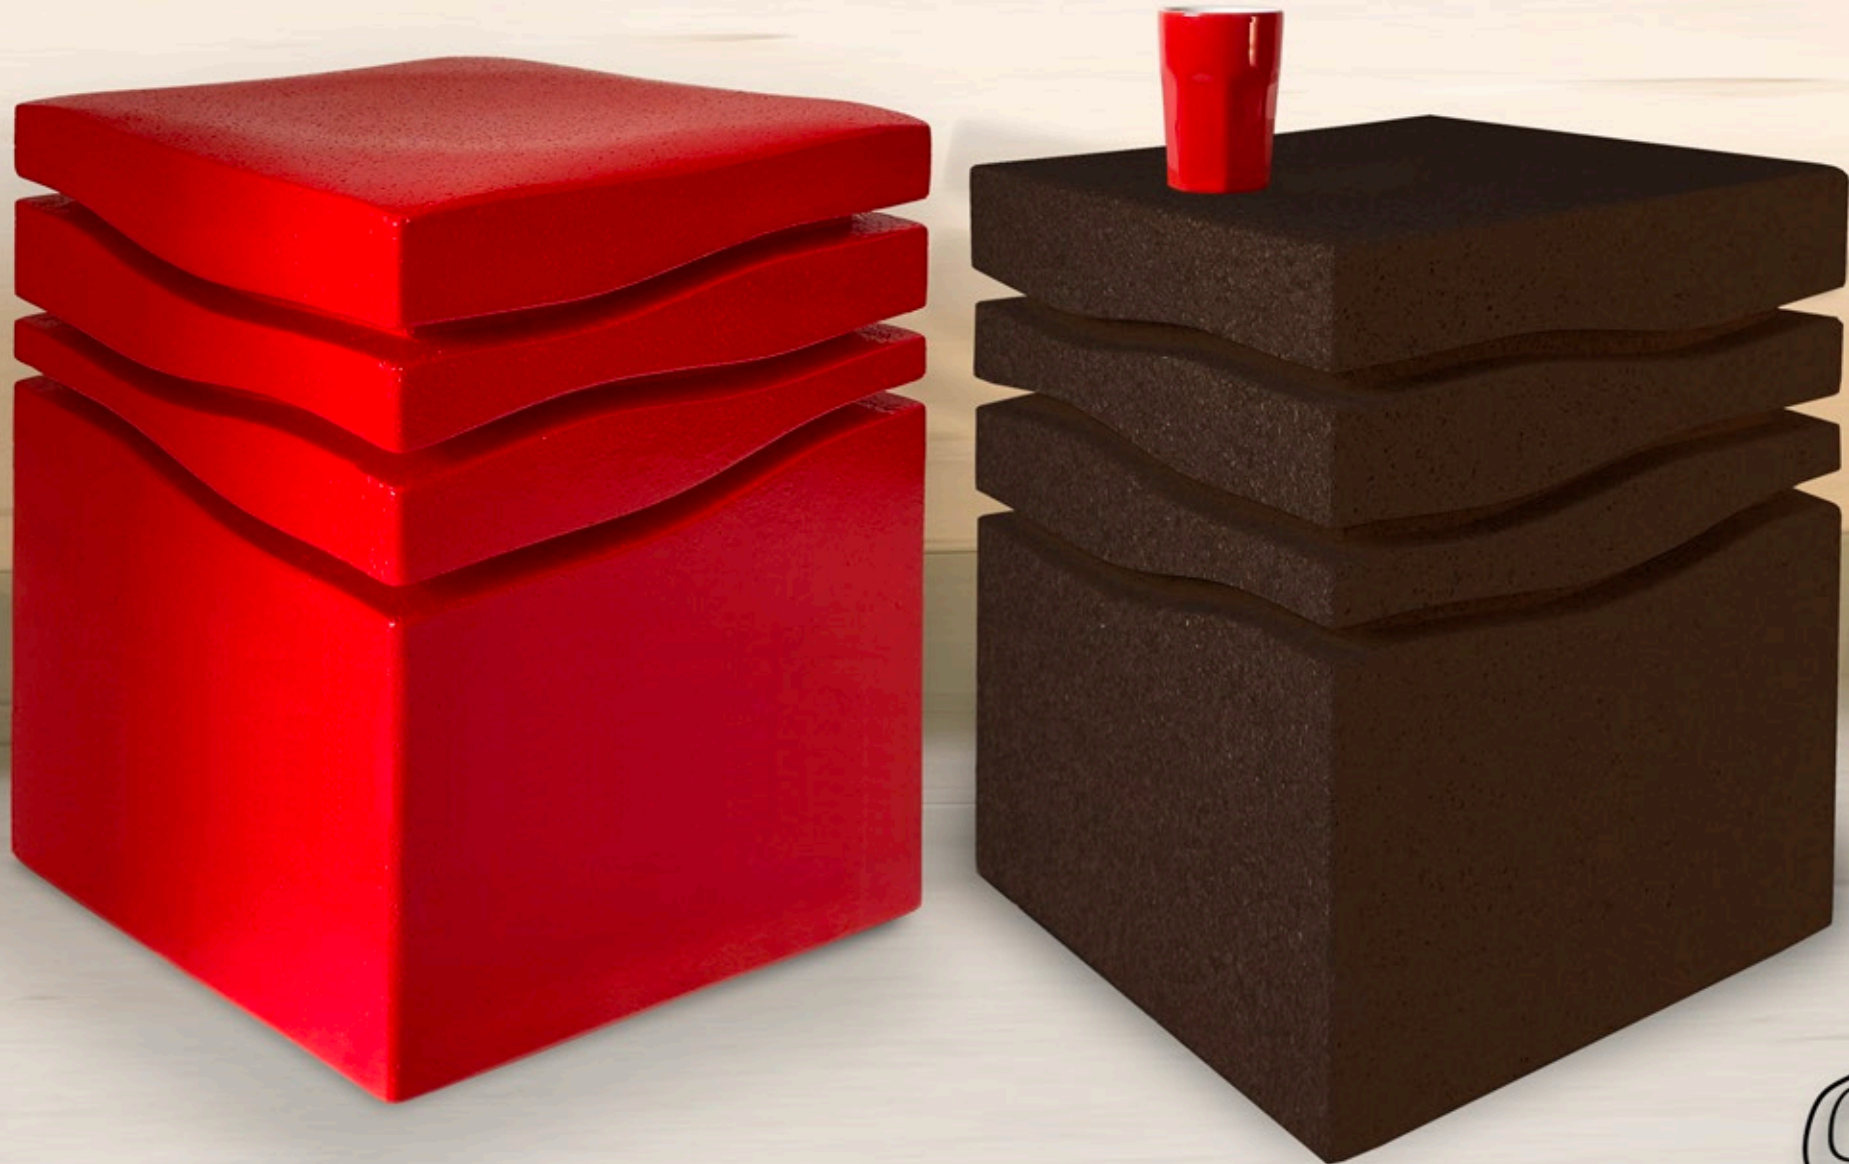

The "MINI-WAVE"

MAGSTUDIO

2020

As a visual artist I always have been concerned about the origin and sustainability of materials.

In a time when we are concerned about our planet, I just couldn't produce another synthetic piece using chemicals. The idea of having one day my designs polluting the ocean, at the bottom of the sea or by the beach was just impossible. Cork has been the solution for my new designs. Doing a lot of research and testing I discovered how much I could do and create with the product. Cork oak trees store carbon in order to regenerate their bark and reduce greenhouse gases in the atmosphere. In addition to its natural beauty, it is one of the most sustainable and ecological materials available at the moment. When implemented properly, the flexibility of cork is quite inspiring.

Cork oak is one of the most sustainable trees. Cork oak trees store carbon in order to regenerate their bark and reduce greenhouse gases in the atmosphere. It is one of the most sustainable and ecological materials available at the moment. It's a natural raw material which is 100% biodegradable, recyclable, and renewable. The first harvest is done when the tree reaches 25 years of age. Following harvests can take place every nine years until the tree reaches an average of 200 years old. The cork board I am working with is additive and chemical free. The black cork boards are agglomerated into blocks with vapour - steam injected through the granules expands and agglutinates the natural resin with the cork itself. It has a slight natural odor which dissipates quickly. The natural colour board process is quite similar.