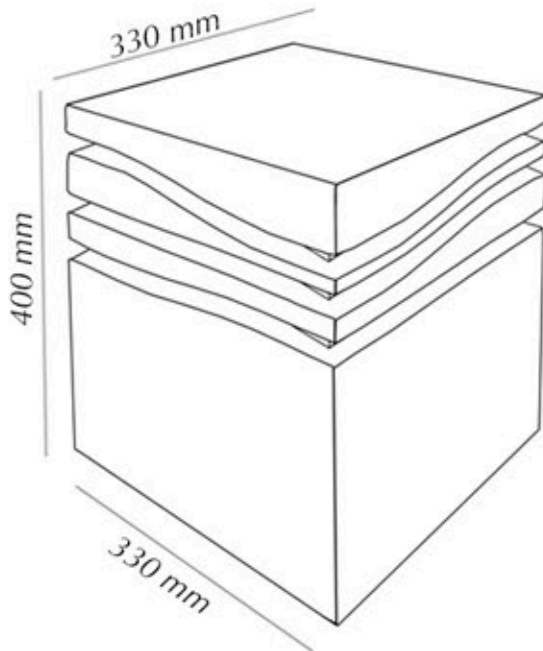

MINI-WAVE STOOL DIMENSIONS

420x350x350 mm, 16x13.3/8x13.3/8 inch.

"Mini-Wave" Stool.

Natural cork with oil finishing for indoor only.

Dark cork with oil finishing, indoor/outdoor.

Stained cork with indoor/outdoor matte varnish.

Painted, indoor/outdoor matte or glossy varnish.

MINI-WAVE TABLE DIMENSIONS

400x330x330 mm, 15.3/4x13x13 inch.

"Mini-Wave" Table.

Natural cork with oil finishing for indoor only.

Dark cork with oil finishing, indoor/outdoor.

Stained cork with outdoor/indoor matte varnish.

Painted, indoor/outdoor matte or glossy varnish.

MINI-WAVE BENCHES DIMENSIONS

Size A: 1250x410x300 mm, 50x16x12 inch.

Natural cork with oil finishing, indoor only.

Painted, indoor/outdoor, matte or gloss finishing.

Size C: 1800x420x300 mm, 74x16.1/2x12 inch.

Natural cork with oil finishing, indoor only.

Dark cork with oil finishing, indoor/outdoor.

Painted, indoor/outdoor, matte or gloss finishing.